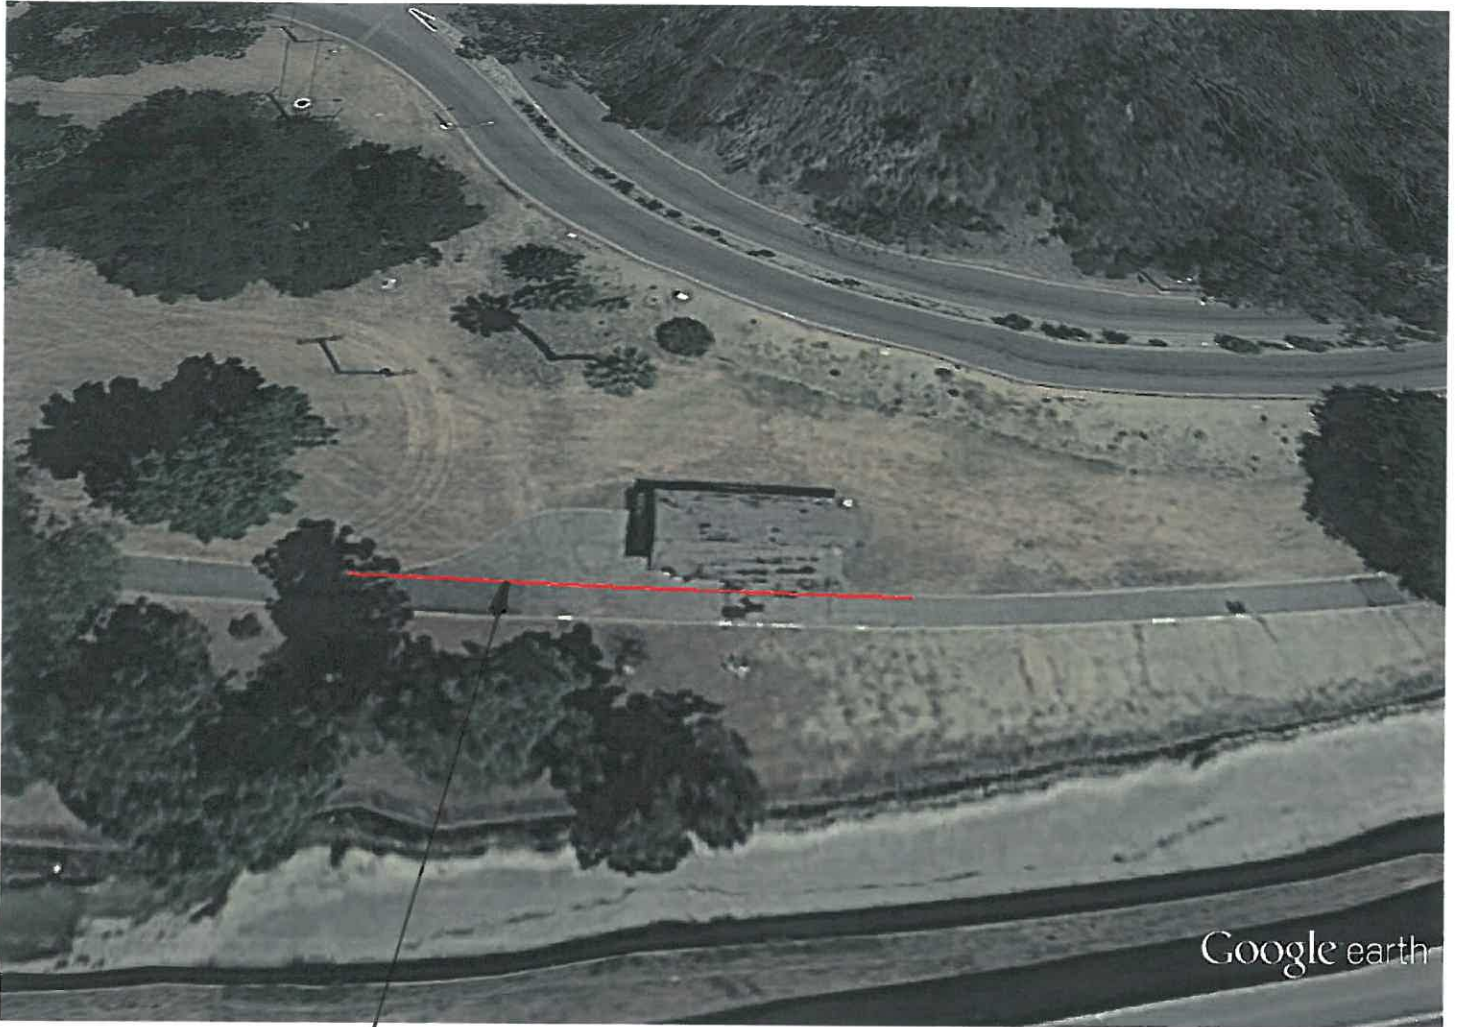

Google earth

INSTALL IRRIGATION AND LIGHTING CABINETS ON P. C. C. PADS

Google earth

CONSTRUCT 0" CURB HEIGHT RETAINING CURB