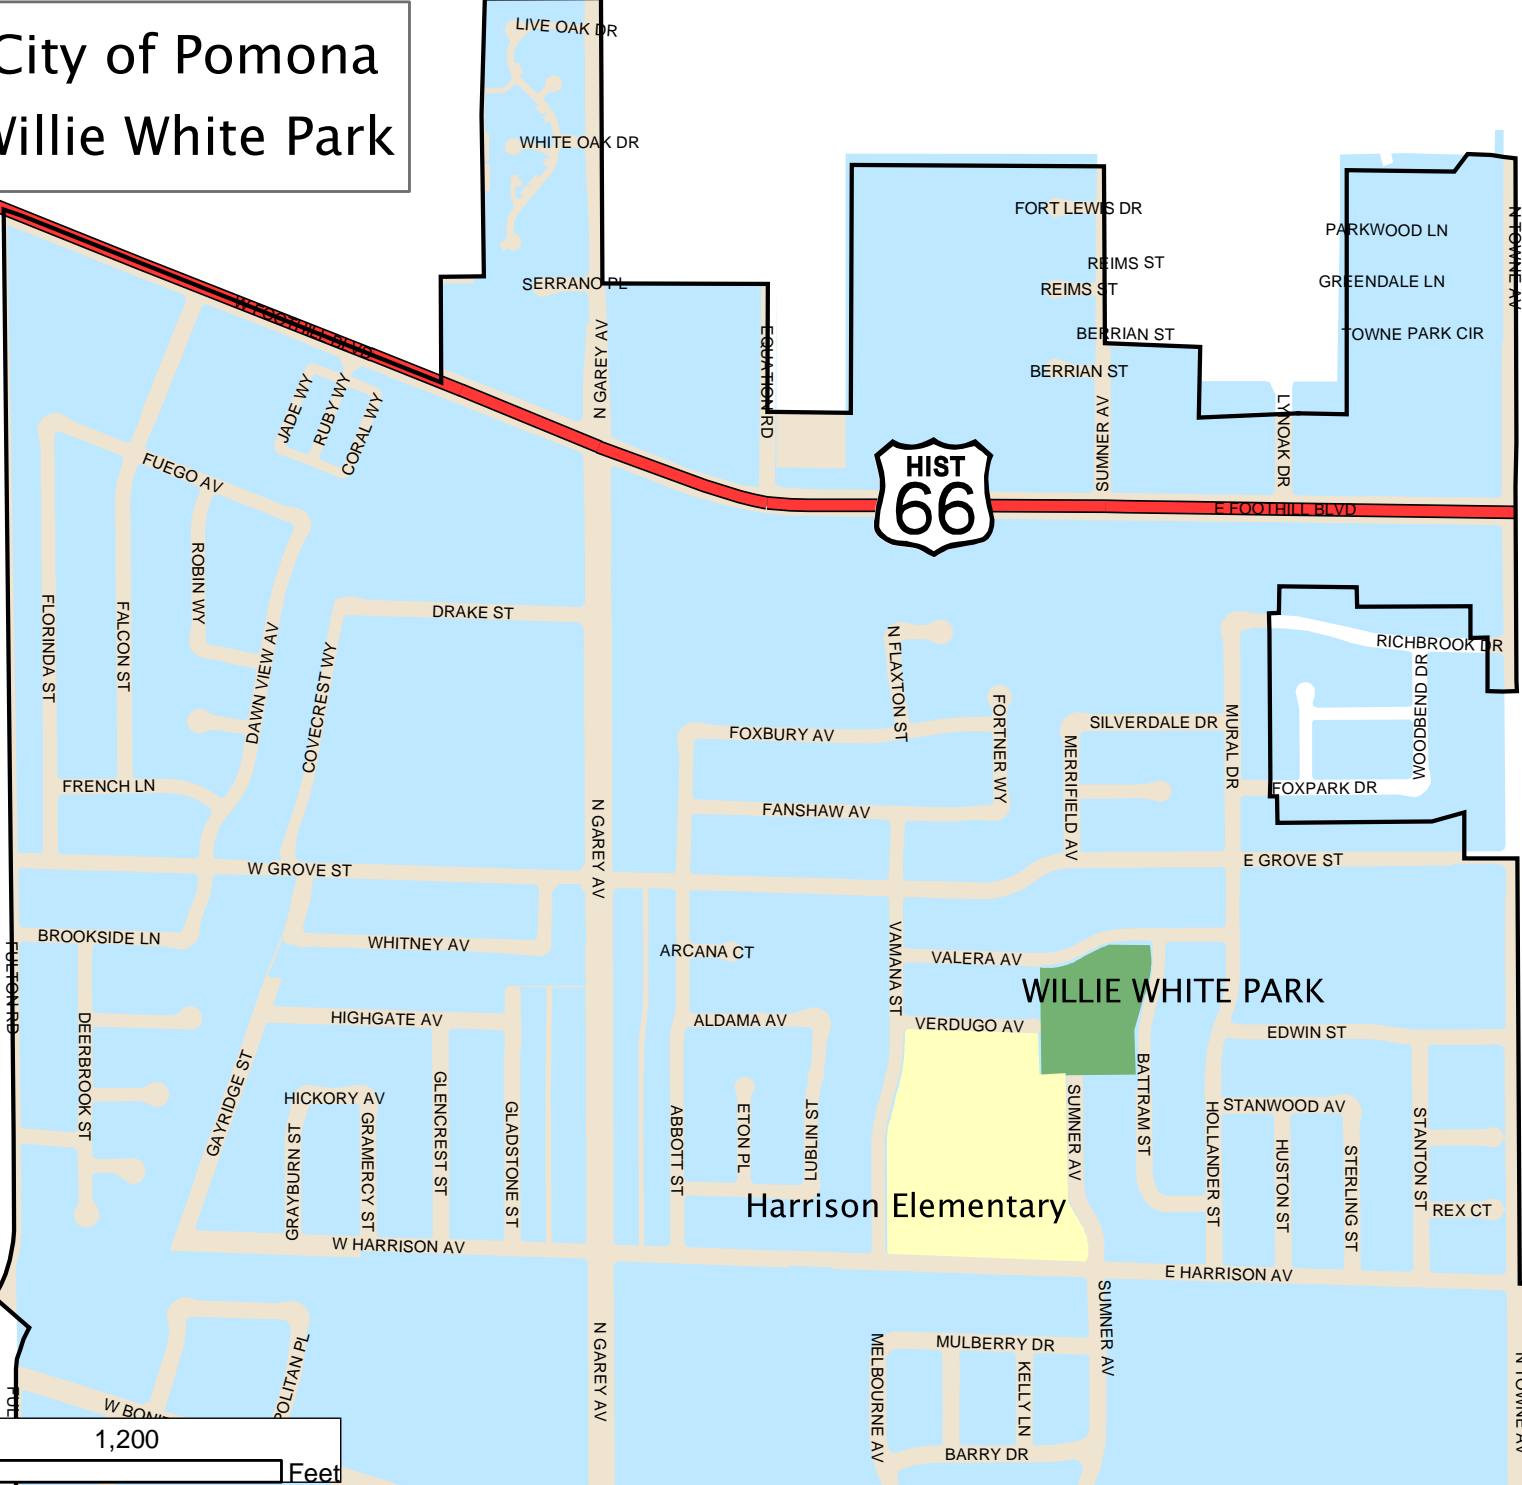

City of Pomona Willie White Park

Legend

-  City Boundary
-  Railroad
-  Freeway
-  Schools
-  Parks

1,200 Feet