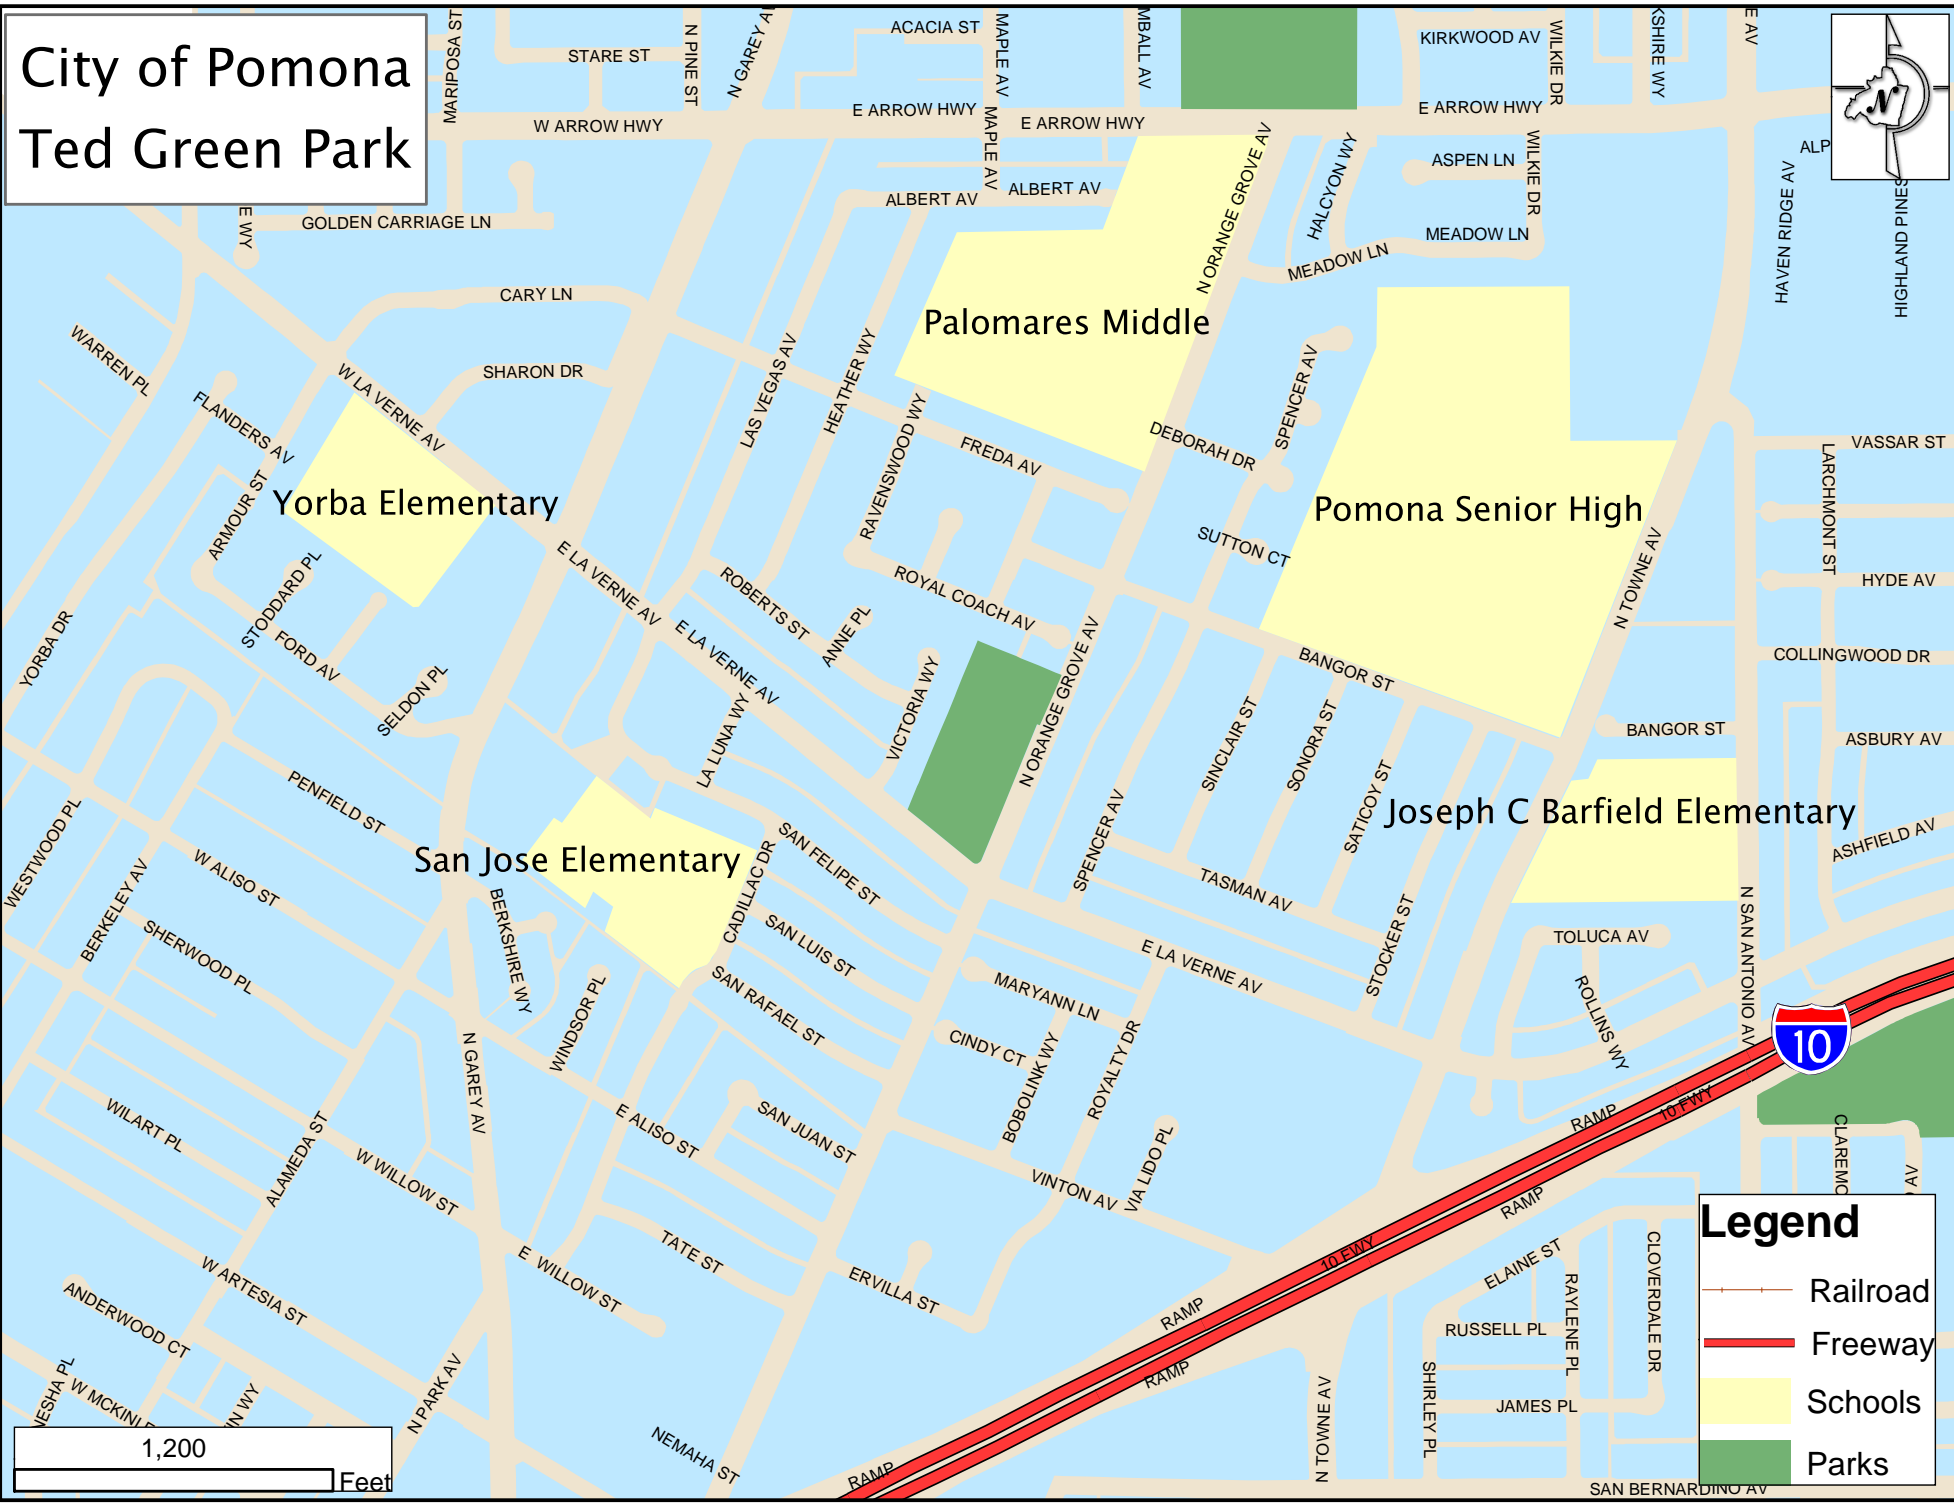

City of Pomona Ted Green Park

San Jose Elementary

Yorba Elementary

Palomares Middle

Pomona Senior High

Joseph C Barfield Elementary

Legend

- Railroad
- Freeway
- Schools
- Parks

1,200 Feet