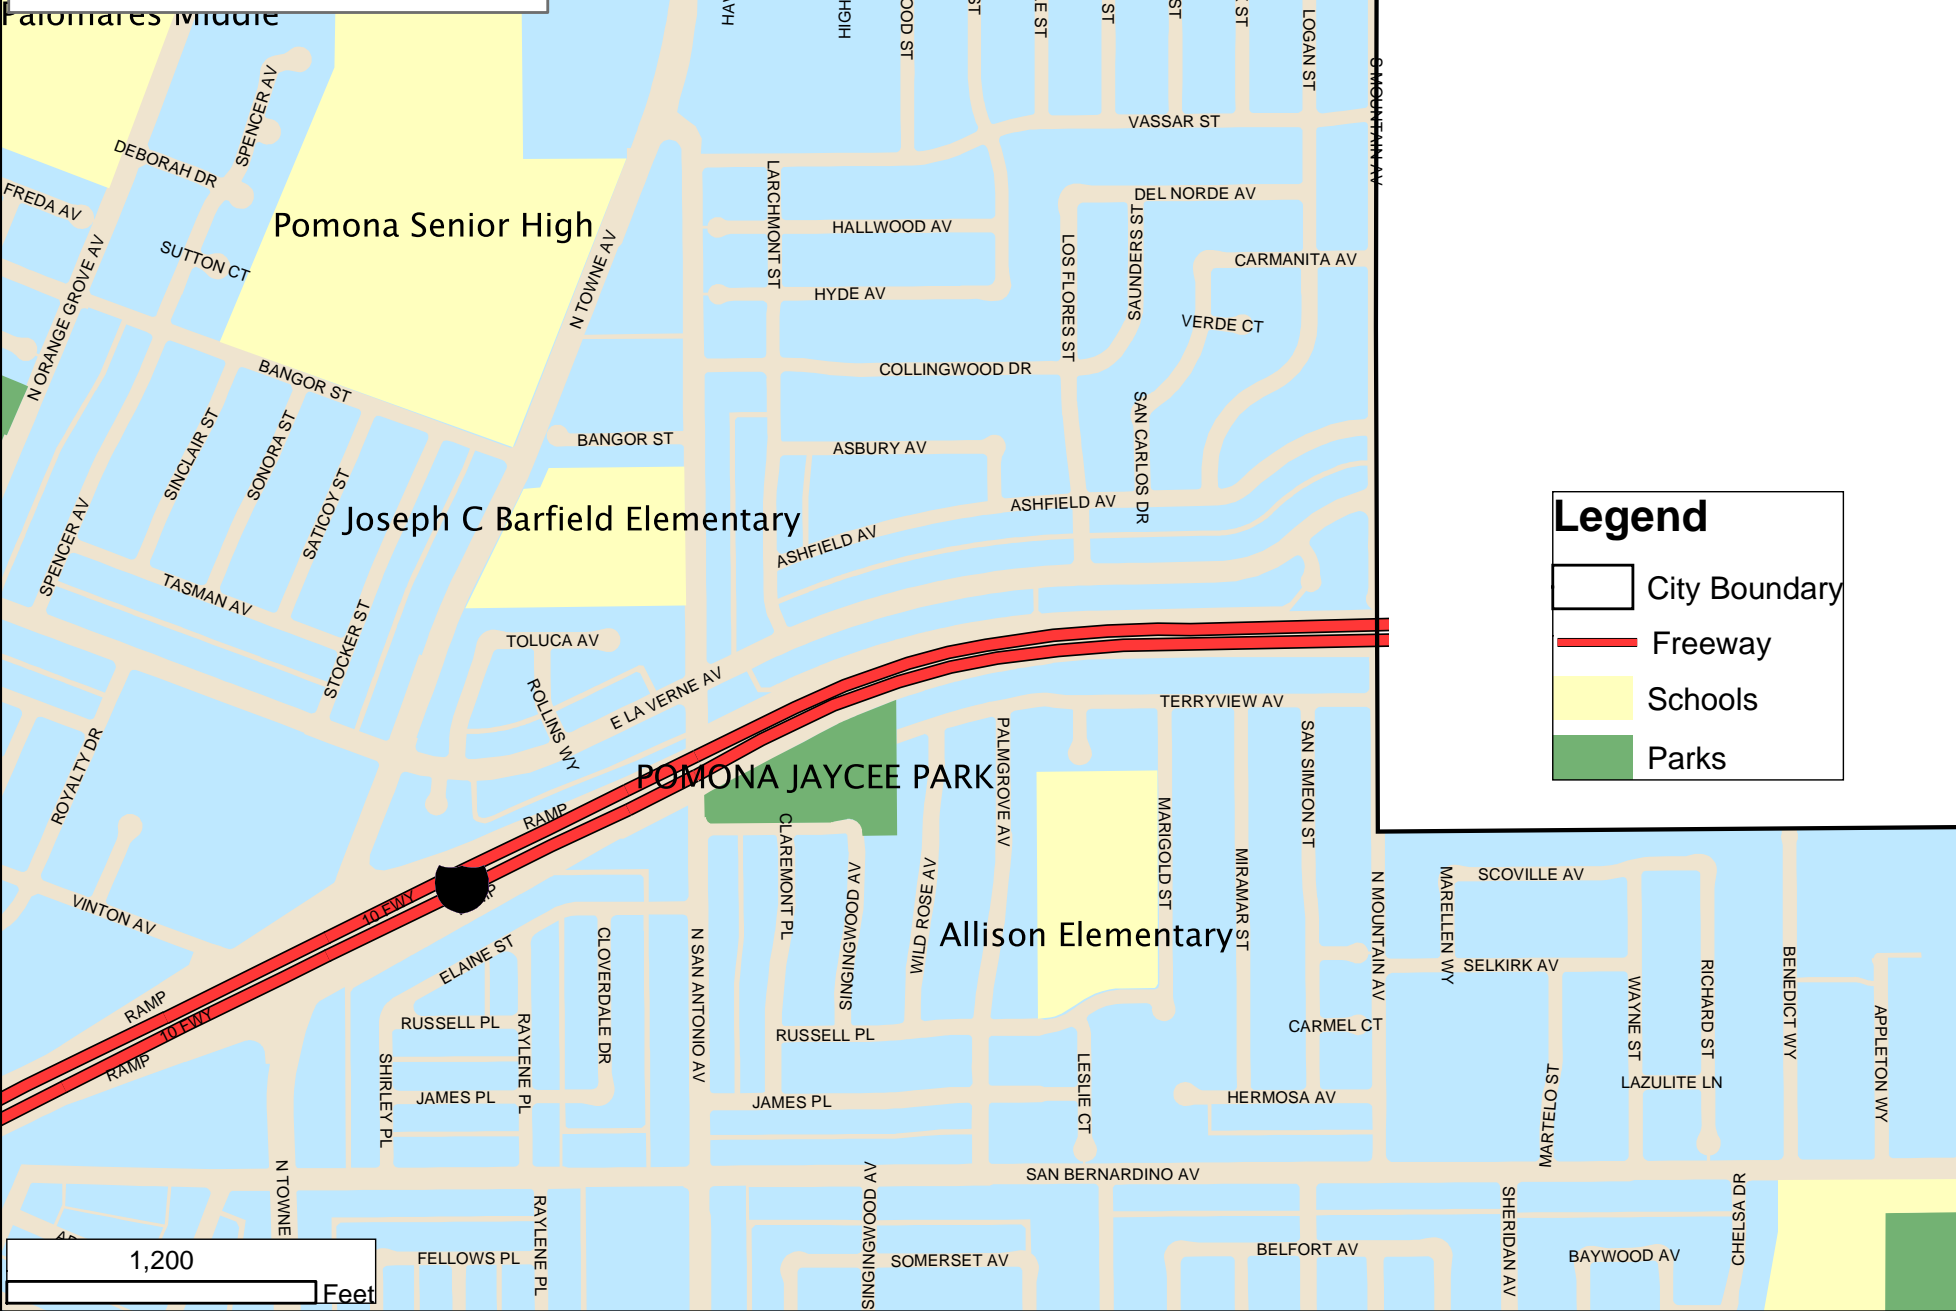

# City of Pomona Pomona Jaycee Park

1,200  
Feet