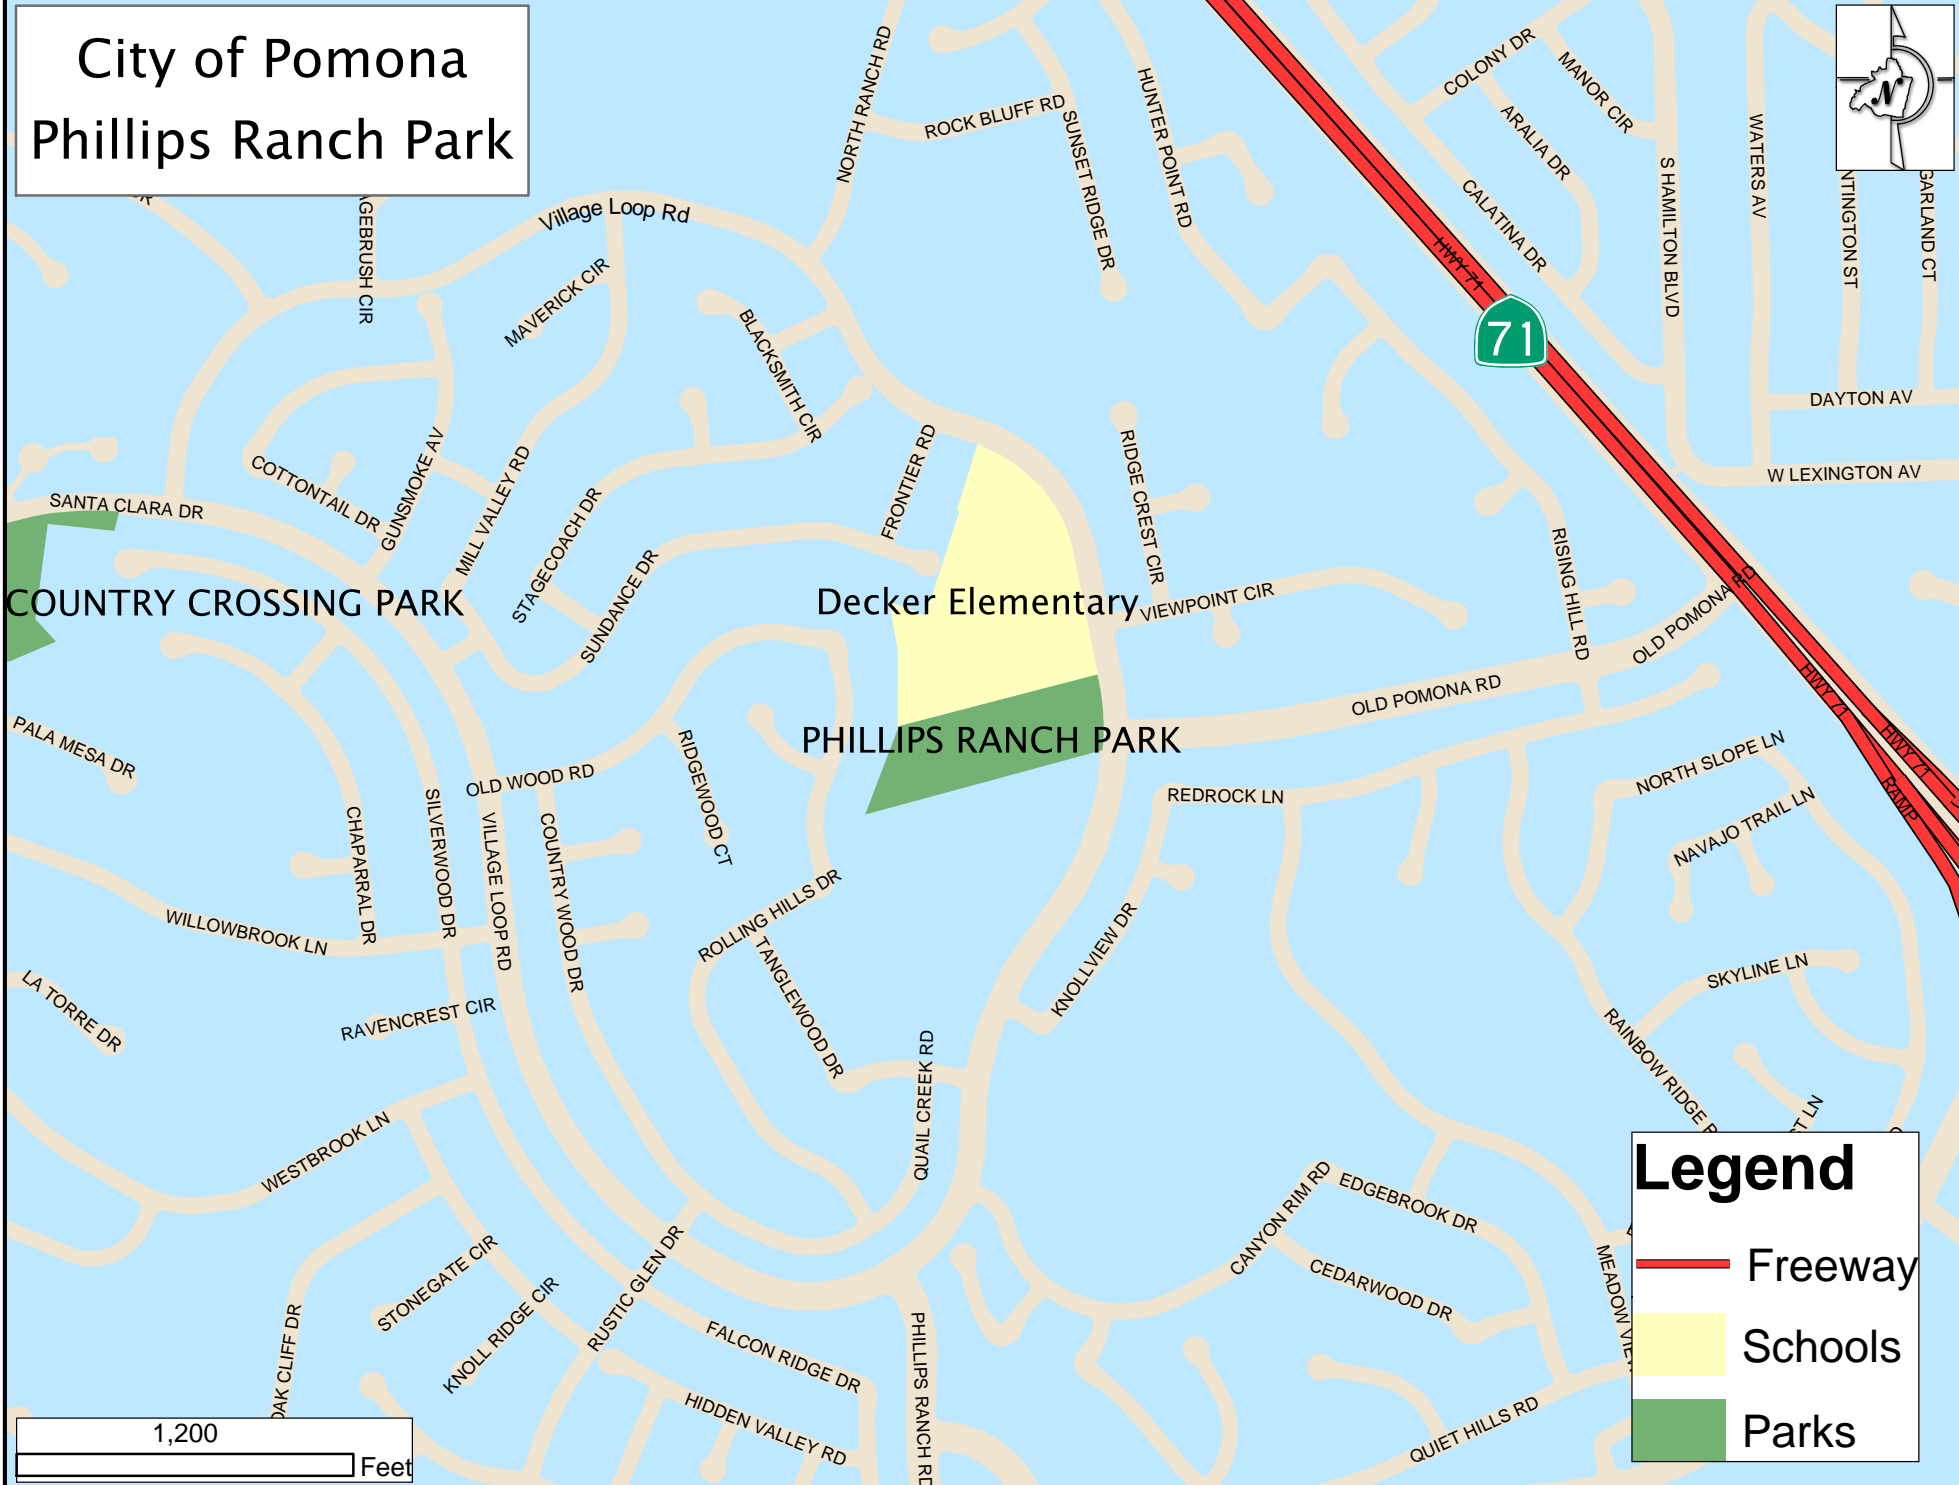

City of Pomona Phillips Ranch Park

Legend

-  Freeway
-  Schools
-  Parks

1,200
Feet