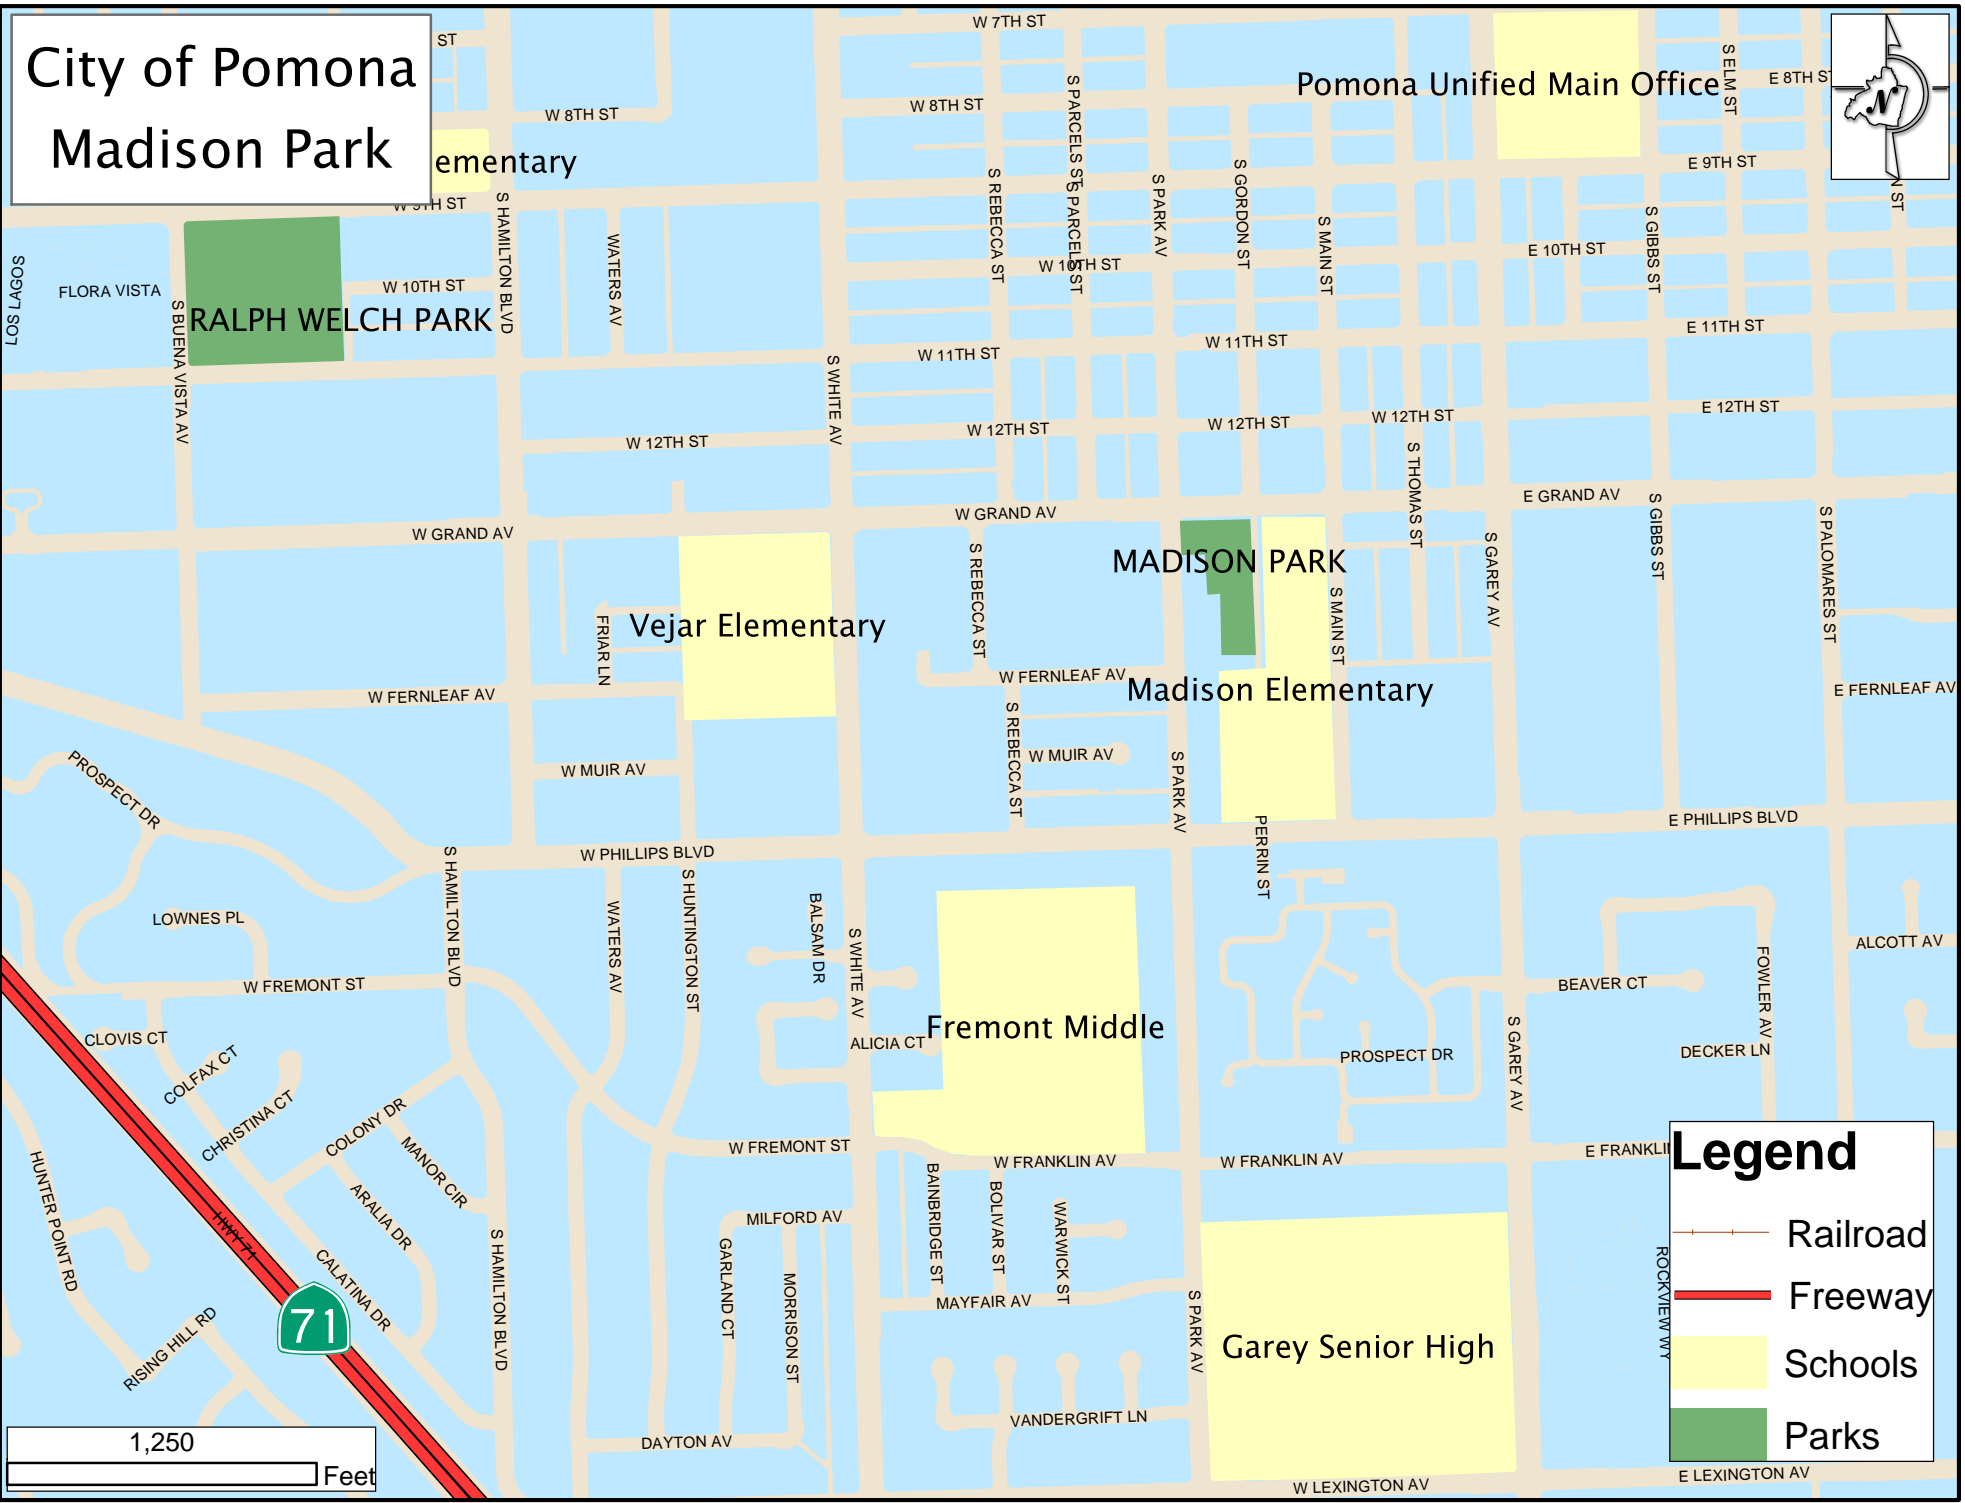

City of Pomona Madison Park

1,250 Feet

Legend

- Railroad
- Freeway
- Schools
- Parks